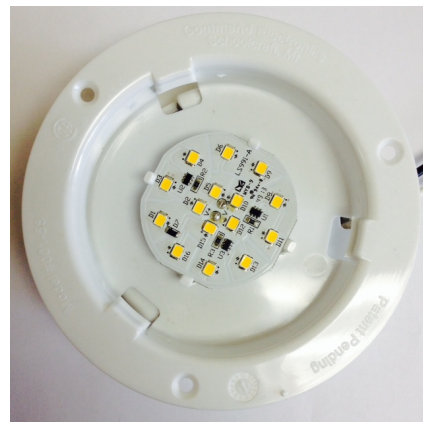

Patent Pending

5.5 in wire leads

0.68 in

10-30 VDC  
 0.25 amps, 3 watts  
 3200K +/- 200K  
 197 Lumens

Command Electronics, Inc.  
 15670 Morris Industrial Drive  
 Schoolcraft, MI 49087

TITLE  
**Glass Lens, LED Ceiling Light,  
 15 Warm White LEDs  
 4.4 in diameter, dimmable.**

SIZE <b>A</b>	DWG NO <b>K-58L32</b>	REV RFP
SCALE 1:1	J. Minor	DATE APR. 3, 2014